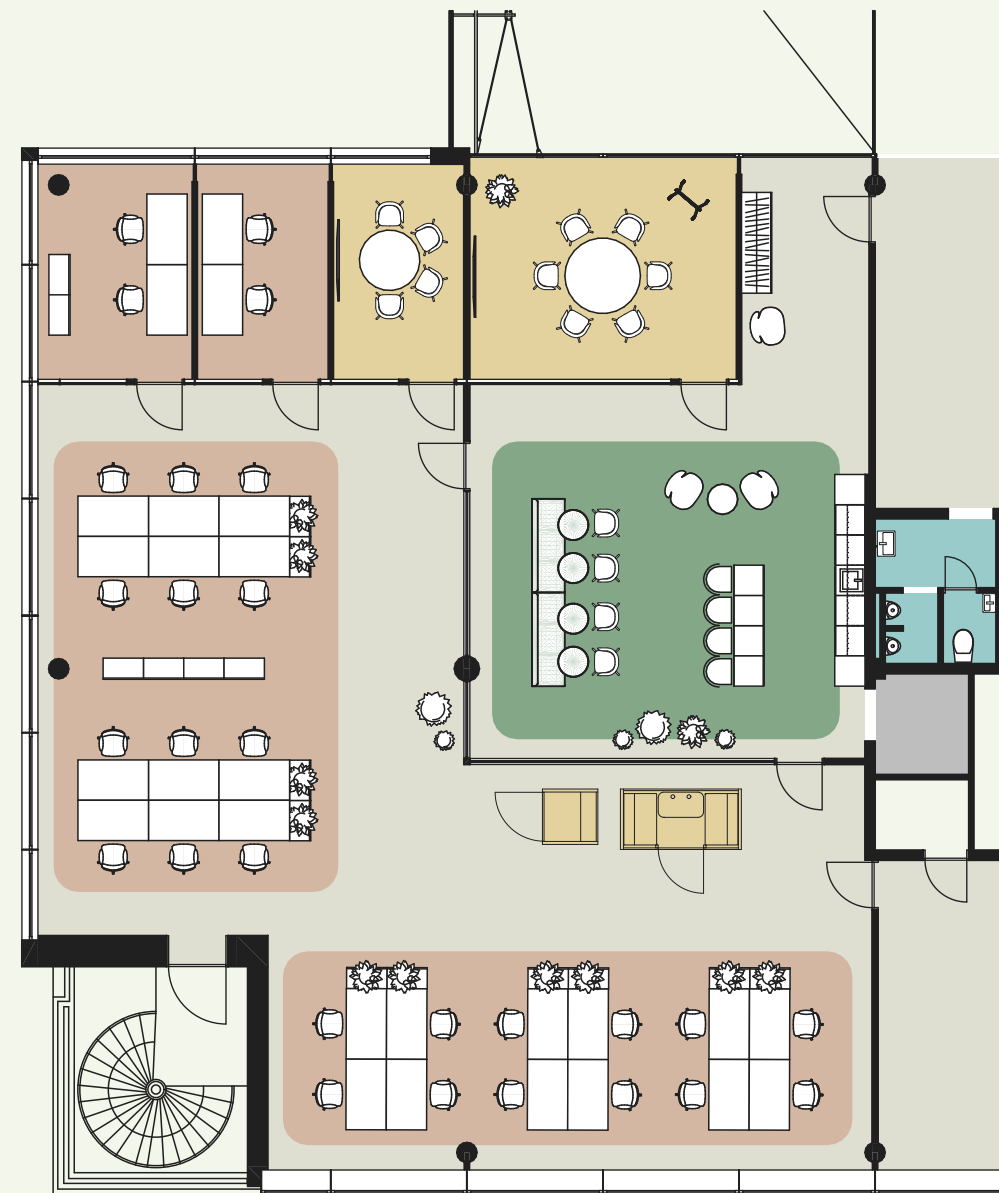

Colony Pitäjänmäki, 4th Floor (329m²)

Working desk capacity: approx. 30

4th Floor

- 1 x Meeting Room (6-8p)
- 1 x Meeting Room (4p)
- 1 x Focus Room (2p)
- 1 x POD
- 1 x Phone Booth
- 1 x Community Cafe (10p)
- 1 x Locker Area