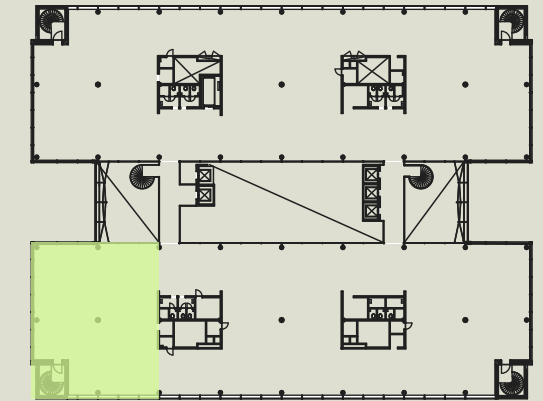

Colony Pitäjänmäki, 4th Floor (329m²)

Working desk capacity: approx. 30

4th Floor

- 1 x Meeting Room (6-8p)
- 1 x Meeting Room (4p)
- 1 x Focus Room (2p)
- 1 x POD
- 1 x Phone Booth
- 1 x Community Cafe (10p)
- 1 x Locker Area